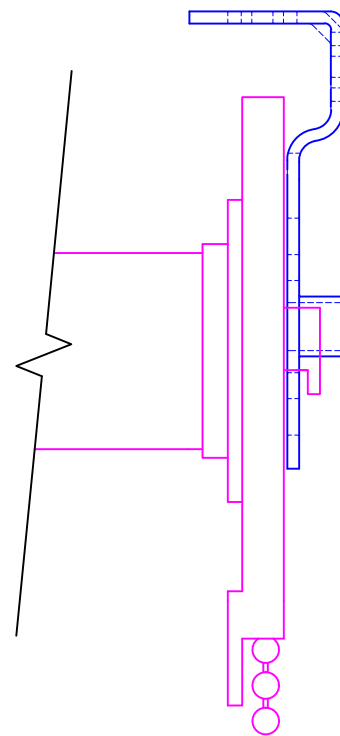

TOP VIEW

SIDE VIEW

FRONT VIEW

LEGEND	
	LEGACY BRACKET
	SL-20 CLUTCH
	FABRIC W/ BOTTOM RAIL

3117 NW 25th Ave, Phone: 954.974.0525
 Pompano Beach, FL 33069 Fax: 954.974.0529

DESCRIPTION:

**LEGACY SYSTEM
 W/ 1.5" BRACKET**

SCALE: 1" = 1"

DATE: 4/2/2012

SHEET NO:

R-1.1