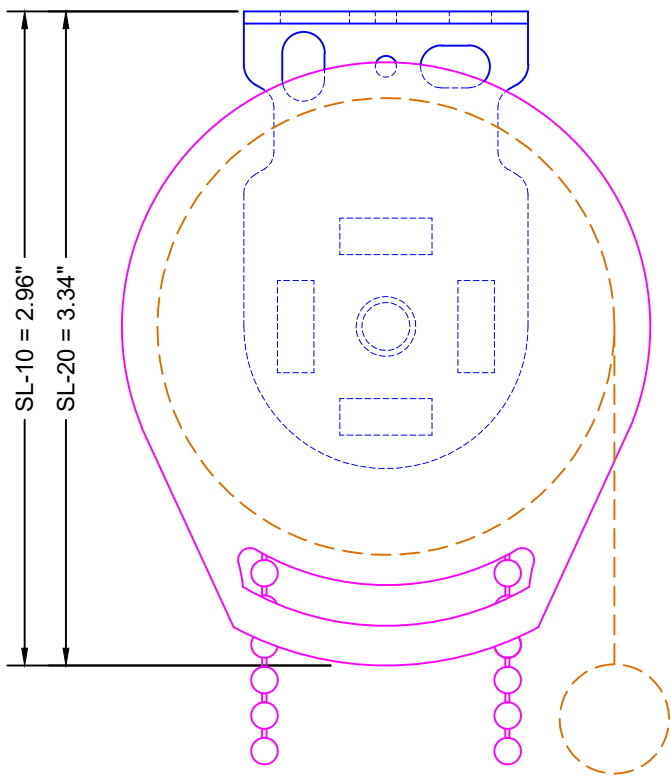

TOP VIEW

SIDE VIEW

FRONT VIEW

LEGEND	
	LEGACY BRACKET
	SL-20 CLUTCH
	FABRIC W/ BOTTOM RAIL

3117 NW 25th Ave, Phone: 954.974.0525
 Pompano Beach, FL 33069 Fax: 954.974.0529

DESCRIPTION:

**LEGACY SYSTEM
 W/ 1.5" BRACKET**

SCALE: 1" = 1"

DATE: 4/2/2012

SHEET NO:

R-1.1