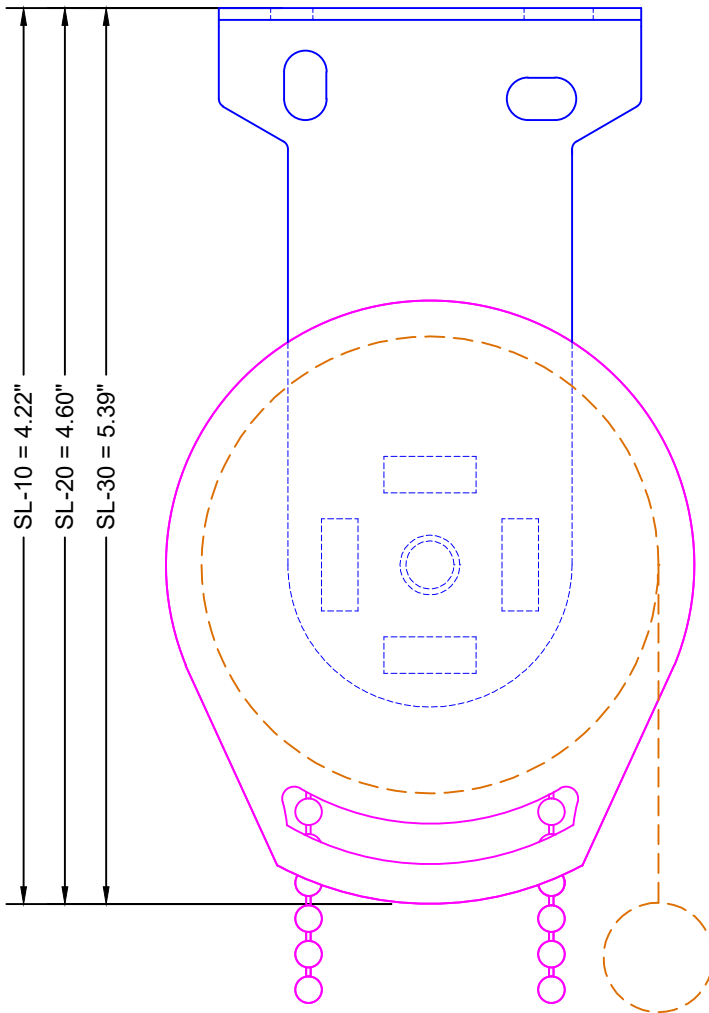

TOP VIEW

SIDE VIEW

FRONT VIEW

LEGEND	
	LEGACY BRACKET
	SL-20 CLUTCH
	FABRIC W/ BOTTOM RAIL

3117 NW 25th Ave, Phone: 954.974.0525
 Pompano Beach, FL 33069 Fax: 954.974.0529

DESCRIPTION:

**LEGACY SYSTEM
 W/ 2.875" BRACKET**

SCALE: 1" = 1"

DATE: 4/2/2012

SHEET NO:

R-1.3