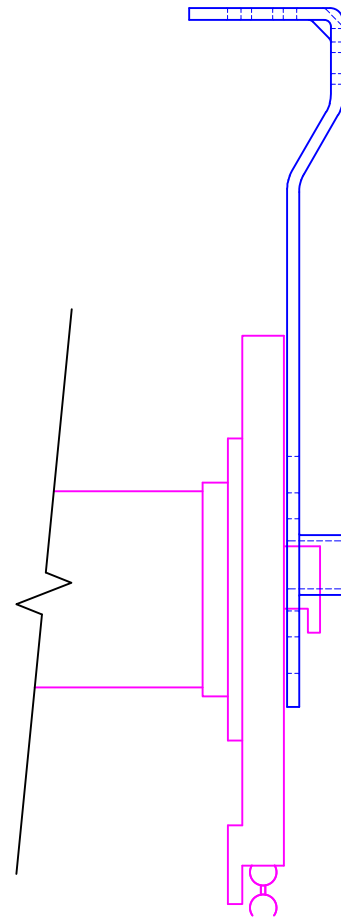

TOP VIEW

SIDE VIEW

FRONT VIEW

LEGEND	
	LEGACY BRACKET
	SL-20 CLUTCH
	FABRIC W/ BOTTOM RAIL

3117 NW 25th Ave, Phone: 954.974.0525
 Pompano Beach, FL 33069 Fax: 954.974.0529

DESCRIPTION:

**LEGACY SYSTEM
 W/ 2.875" BRACKET**

SCALE: 1" = 1"

DATE: 4/2/2012

SHEET NO:

R-1.3