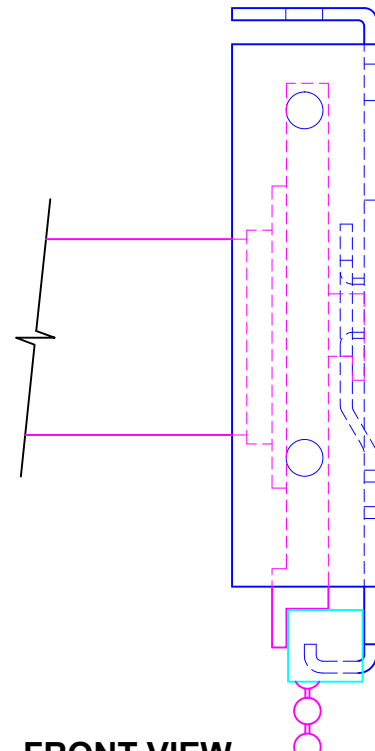

TOP VIEW

SIDE VIEW

FRONT VIEW

LEGEND

- 3" BRACKET
- SL-20 CLUTCH
- 3" BOTTOM FASCIA
- CHAIN DIVERTER
- - - FABRIC W/ BOTTOM RAIL

3117 NW 25th Ave, Phone: 954.974.0525
 Pompano Beach, FL 33069 Fax: 954.974.0529

DESCRIPTION:

3" BOTTOM FASCIA SYSTEM

SCALE: 1" = 1"

DATE: 4/2/2012

SHEET NO:

R-2.1