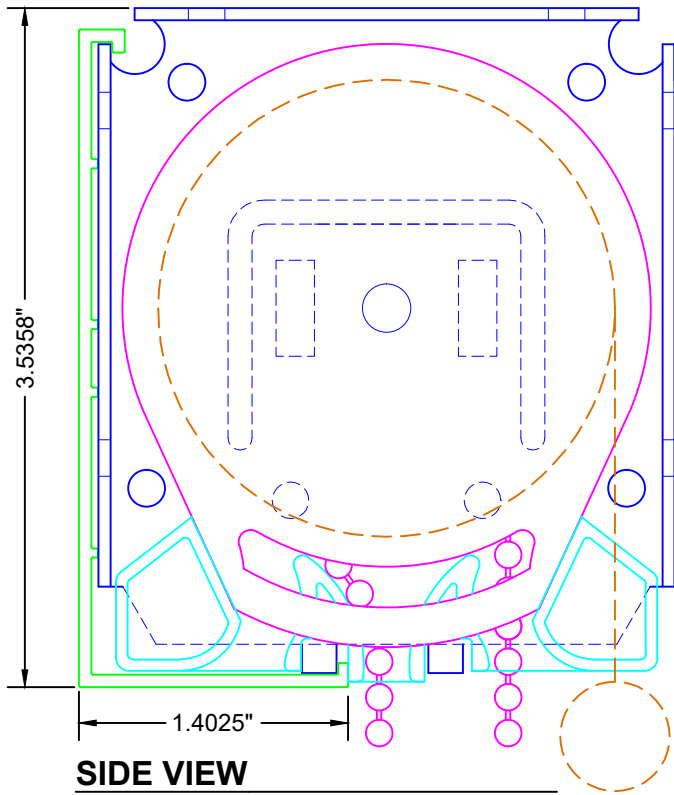

TOP VIEW

SIDE VIEW

FRONT VIEW

LEGEND

- 3" BRACKET
- SL-20 CLUTCH
- 3" BOTTOM FASCIA
- CHAIN DIVERTER
- - - FABRIC W/ BOTTOM RAIL

3117 NW 25th Ave, Phone: 954.974.0525
 Pompano Beach, FL 33069 Fax: 954.974.0529

DESCRIPTION:

3" BOTTOM FASCIA SYSTEM

SCALE: 1" = 1"

DATE: 4/2/2012

SHEET NO:

R-2.1