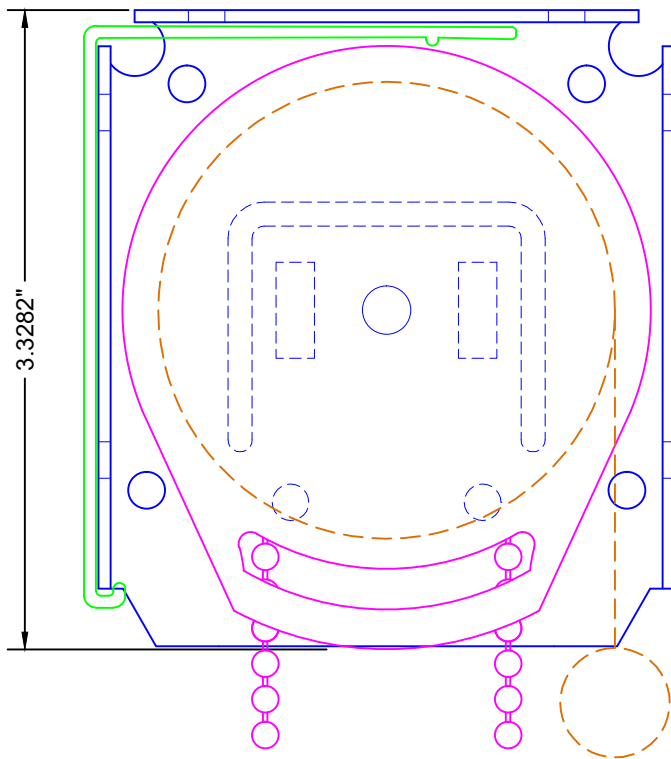

TOP VIEW

SIDE VIEW

FRONT VIEW

LEGEND	
	3" BRACKET
	SL-10/ SL-20 CLUTCH
	3" TOP FASCIA
	FABRIC W/ BOTTOM RAIL

3117 NW 25th Ave, Phone: 954.974.0525
 Pompano Beach, FL 33069 Fax: 954.974.0529

DESCRIPTION:

3" TOP FASCIA SYSTEM

SCALE: 1" = 1"

DATE: 4/2/2012

SHEET NO:

R-2.2