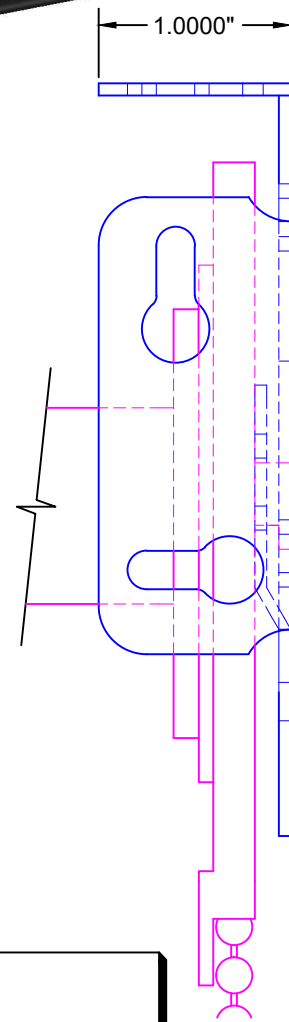

TOP VIEW

FRONT VIEW

NOTCH FASCIA @
CLUTCH END ONLY

LEGEND

- 4" BRACKET
- SL-30 CLUTCH
- 4" FASCIA
- - - FABRIC W/ BOTTOM RAIL

FRONT VIEW

3117 NW 25th Ave, Phone: 954.974.0525
Pompano Beach, FL 33069 Fax: 954.974.0529

DESCRIPTION:

**4" SQUARE FASCIA
SYSTEM - NOTCHED**

SCALE: 1" = 1"

DATE: 4/2/2012

SHEET NO:

R-3.3