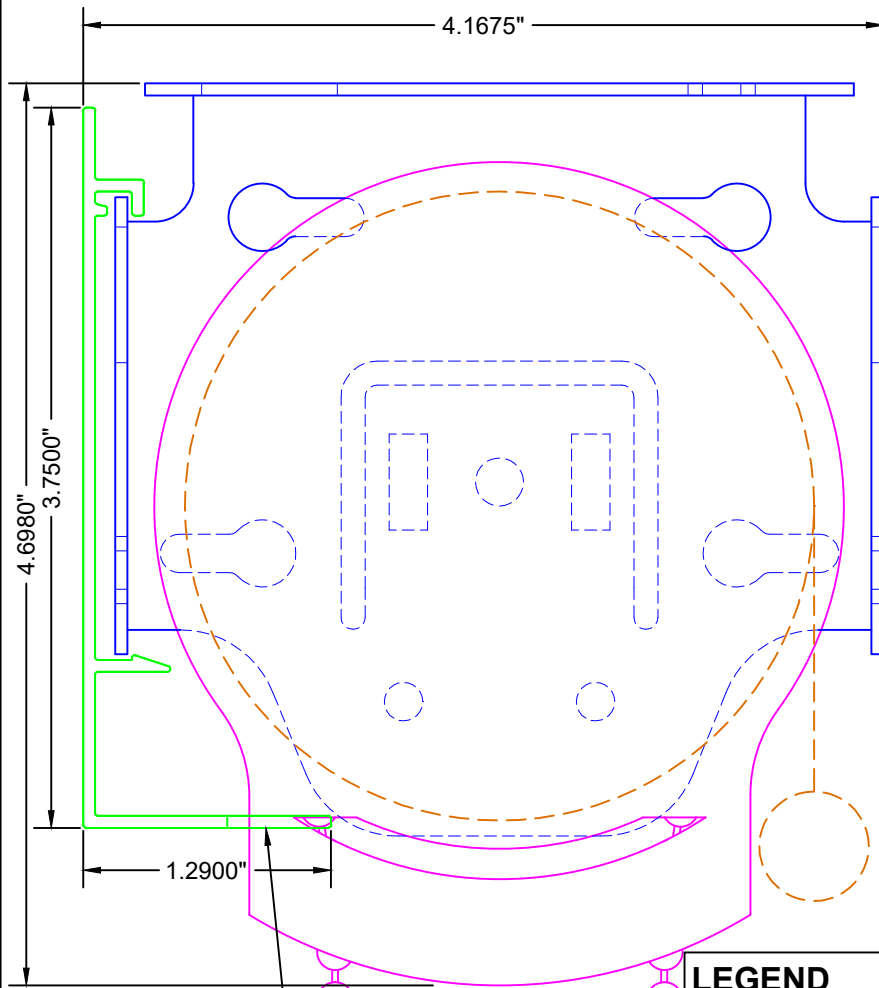

TOP VIEW

FRONT VIEW

NOTCH FASCIA @
CLUTCH END ONLY

LEGEND

- 4" BRACKET
- SL-30 CLUTCH
- 4" FASCIA
- - - FABRIC W/ BOTTOM RAIL

FRONT VIEW

3117 NW 25th Ave, Phone: 954.974.0525
Pompano Beach, FL 33069 Fax: 954.974.0529

DESCRIPTION:

**4" SQUARE FASCIA
SYSTEM - NOTCHED**

SCALE: 1" = 1"

DATE: 4/2/2012

SHEET NO:

R-3.3