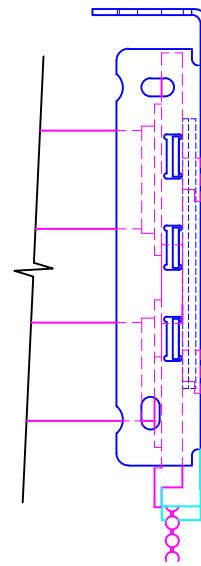

TOP VIEW

SIDE VIEW

FRONT VIEW

LEGEND

- 5" BRACKET
- SL-20 CLUTCH
- 5" BOTTOM FASCIA
- CHAIN DIVERTER
- - - FABRIC W/ HEM BAR

3117 NW 25th Ave, Phone: 954.974.0525
 Pompano Beach, FL 33069 Fax: 954.974.0529

DESCRIPTION:

**5" FASCIA SYSTEM
 DUAL SHADE**

SCALE: 6" = 1'-0"

DATE: 4/1/2012

SHEET NO:

R-4.2