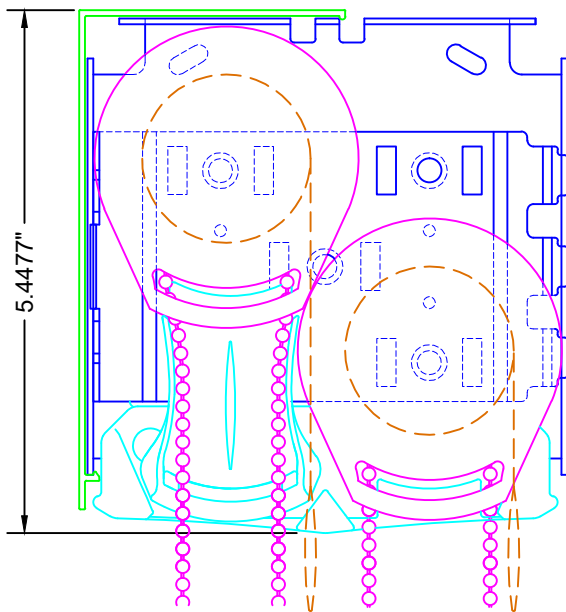

TOP VIEW

SIDE VIEW

FRONT VIEW

LEGEND

- 5" BRACKET
- SL-20 CLUTCH
- 5" BOTTOM FASCIA
- CHAIN DIVERTER
- - - FABRIC W/ HEM BAR

3117 NW 25th Ave, Phone: 954.974.0525
 Pompano Beach, FL 33069 Fax: 954.974.0529

DESCRIPTION:

**5" FASCIA SYSTEM
 DUAL SHADE**

SCALE: 6" = 1'-0"

DATE: 4/1/2012

SHEET NO:

R-4.2