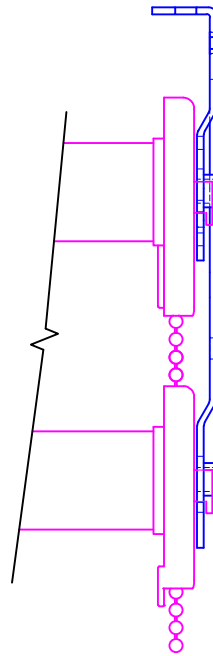

TOP VIEW

SIDE VIEW

FRONT VIEW

LEGEND

- LEGACY BRACKET
- SL-10 CLUTCH
- - - FABRIC W/ BOTTOM RAIL

3117 NW 25th Ave, Phone: 954.974.0525
 Pompano Beach, FL 33069 Fax: 954.974.0529

DESCRIPTION:

**VERTICAL DUAL
SHADE SYSTEM**

SCALE: 6" = 1'-0"

DATE: 4/2/2012

SHEET NO:

R-5.3