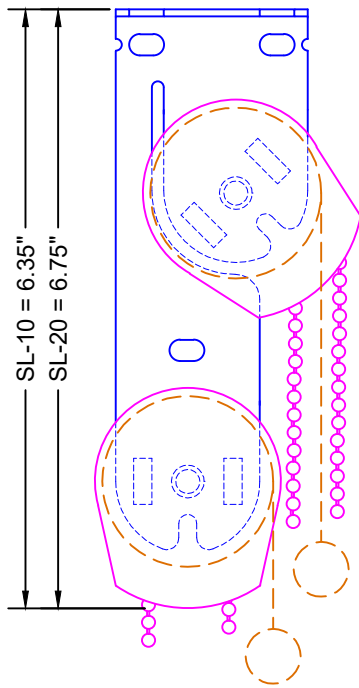

TOP VIEW

SIDE VIEW

FRONT VIEW

LEGEND

- LEGACY BRACKET
- SL-10 CLUTCH
- - - FABRIC W/ BOTTOM RAIL

3117 NW 25th Ave, Phone: 954.974.0525
 Pompano Beach, FL 33069 Fax: 954.974.0529

DESCRIPTION:

**VERTICAL DUAL
SHADE SYSTEM**

SCALE: 6" = 1'-0"

DATE: 4/2/2012

SHEET NO:

R-5.3