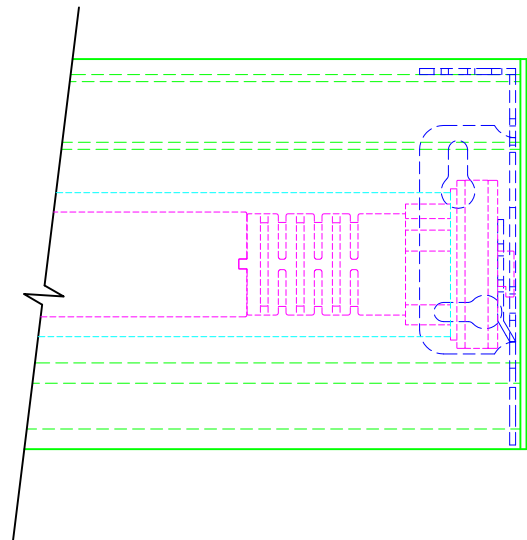

TOP VIEW

SIDE VIEW

FRONT VIEW

LEGEND

- 4" HEAD BOX
- 4" BRACKET
- SONESSE 30 MOTOR
- 1.5" ALUMINUM TUBE
- - - FABRIC W/ HEM BAR

3117 NW 25th Ave, Phone: 954.974.0525
 Pompano Beach, FL 33069 Fax: 954.974.0529

DESCRIPTION:

**SONESSE 30
 MOTORIZED SHADE**

*SHOWN ON 4" CONTRACT SERIES

SCALE: 6" = 1"

DATE: 7/10/2012

SHEET NO:

R-9.14