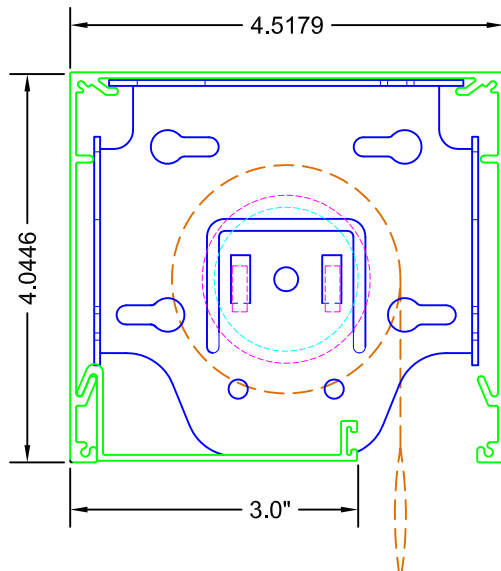

TOP VIEW

SIDE VIEW

FRONT VIEW

LEGEND

- 4" HEAD BOX
- 4" BRACKET
- SONESSE 30 MOTOR
- 1.5" ALUMINUM TUBE
- - - FABRIC W/ HEM BAR

3117 NW 25th Ave, Phone: 954.974.0525
 Pompano Beach, FL 33069 Fax: 954.974.0529

DESCRIPTION:

**SONESSE 30
 MOTORIZED SHADE**

*SHOWN ON 4" CONTRACT SERIES

SCALE: 6" = 1"

DATE: 7/10/2012

SHEET NO:

R-9.14