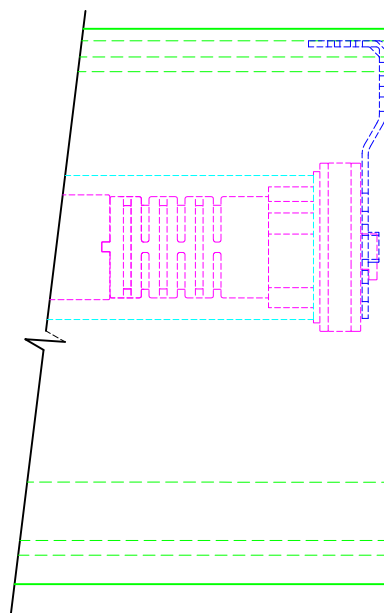

**TOP VIEW**

**SIDE VIEW**

**FRONT VIEW**

**LEGEND**

- 6" HEAD BOX
- 2" LEGACY BRACKET
- SONESSE 30 MOTOR
- 1.5" ALUMINUM TUBE
- FABRIC W/ HEM BAR

3117 NW 25th Ave, Phone: 954.974.0525  
 Pompano Beach, FL 33069 Fax: 954.974.0529

DESCRIPTION:

**SONESSE 30  
 MOTORIZED SHADE**

\*SHOWN ON 6" CONTRACT SERIES

SCALE: 6" = 1'-0"

DATE: 7/10/2012

SHEET NO:

**R-9.15**