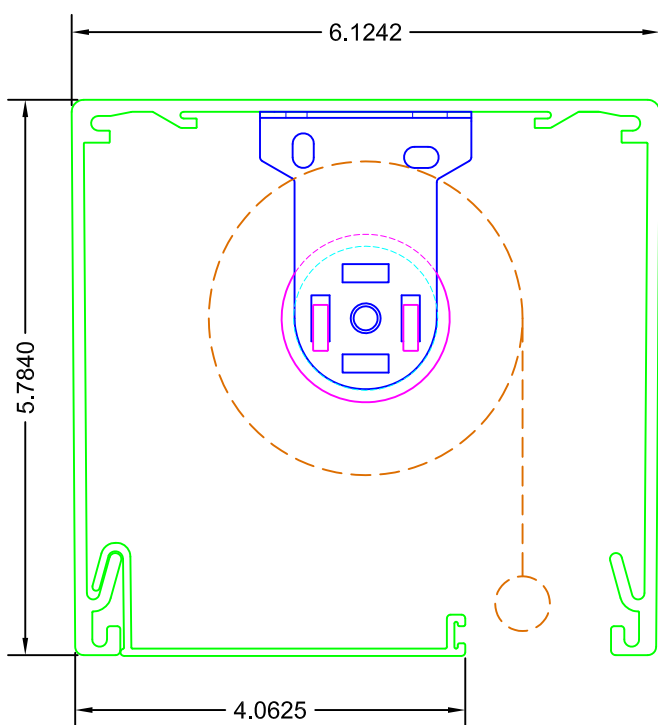

**TOP VIEW**

**SIDE VIEW**

**FRONT VIEW**

**LEGEND**

- 6" HEAD BOX
- 2" LEGACY BRACKET
- SONESSE 30 MOTOR
- 1.5" ALUMINUM TUBE
- FABRIC W/ HEM BAR

3117 NW 25th Ave, Phone: 954.974.0525  
 Pompano Beach, FL 33069 Fax: 954.974.0529

DESCRIPTION:

**SONESSE 30  
 MOTORIZED SHADE**

\*SHOWN ON 6" CONTRACT SERIES

SCALE: 6" = 1'-0"

DATE: 7/10/2012

SHEET NO:

**R-9.15**